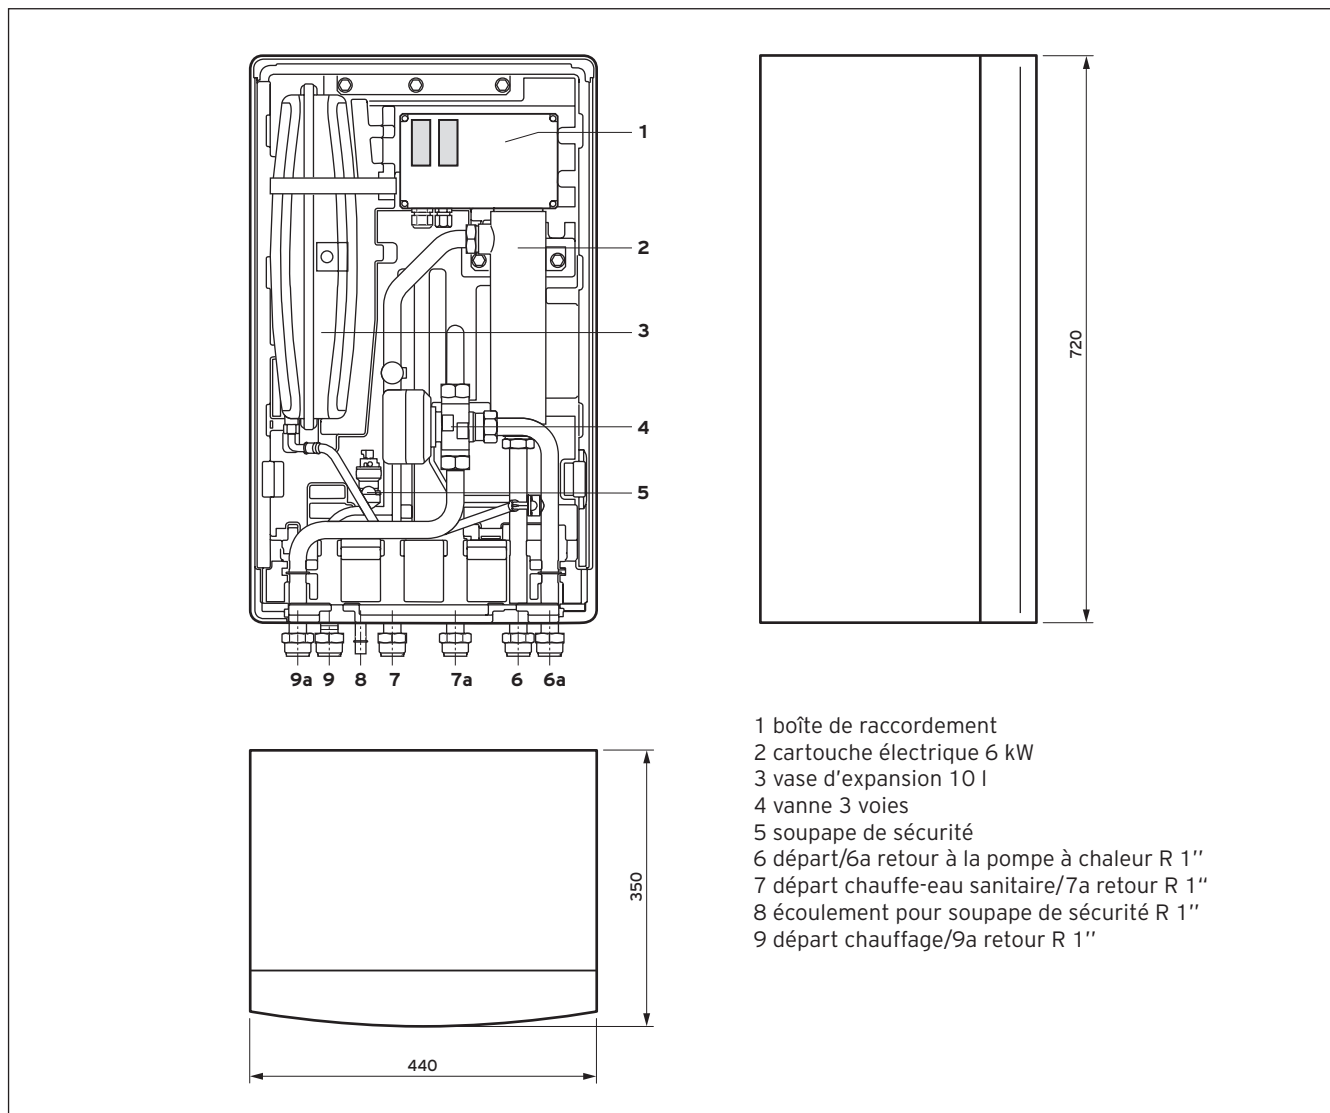

## aroTHERM Station hydraulique VWZ MEH 61

3